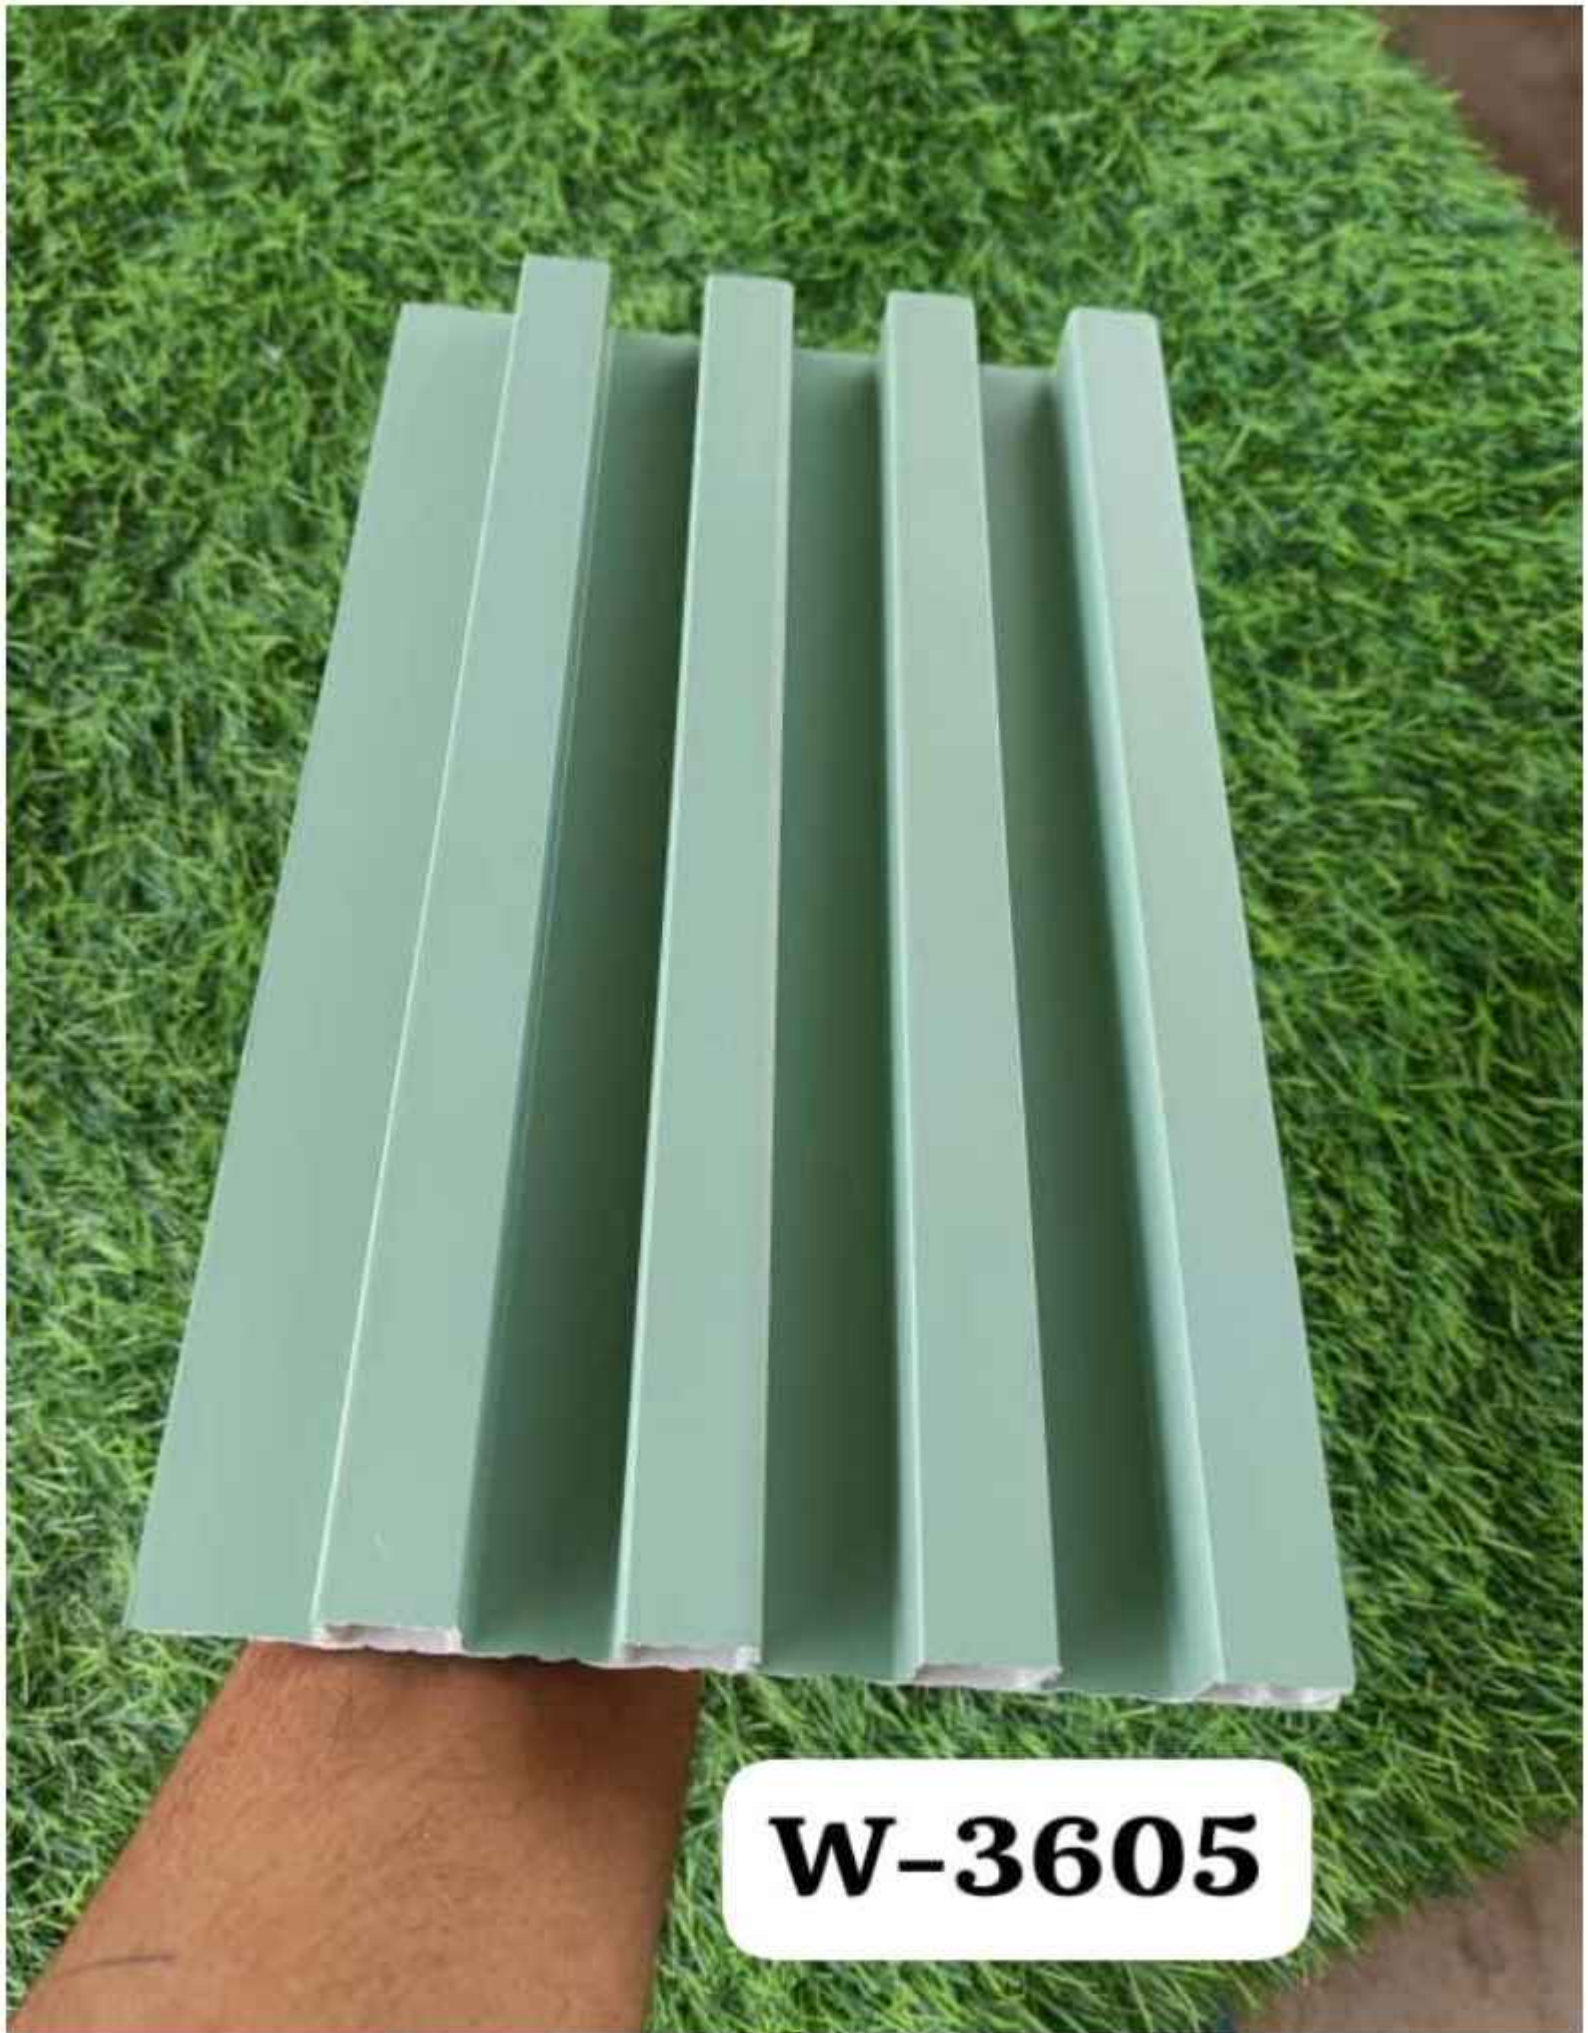

W3-1582

W-3605